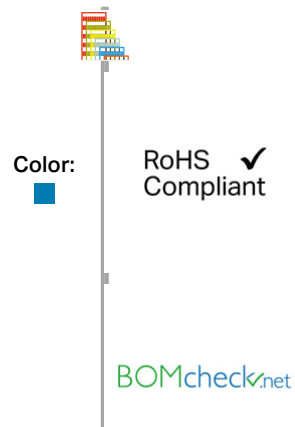

## Data sheet | Item number: 794-601/000-006

WMB marking card; as card; MARKED; 51 ... 60 (10x); stretchable 5 - 5.2 mm;

Vertical marking; snap-on type

794-601/000-006

#### Technical Data

Color	blue
Marking	51 ... 60 (10x)
Printing direction	Vertical marking
Color of marking	black
Marking type	Digits
Konfektionierung	10 strips with 10 markers per card
Marker width	5 mm
Marker width (max.)	5.2 mm
Fire load	0.27 MJ